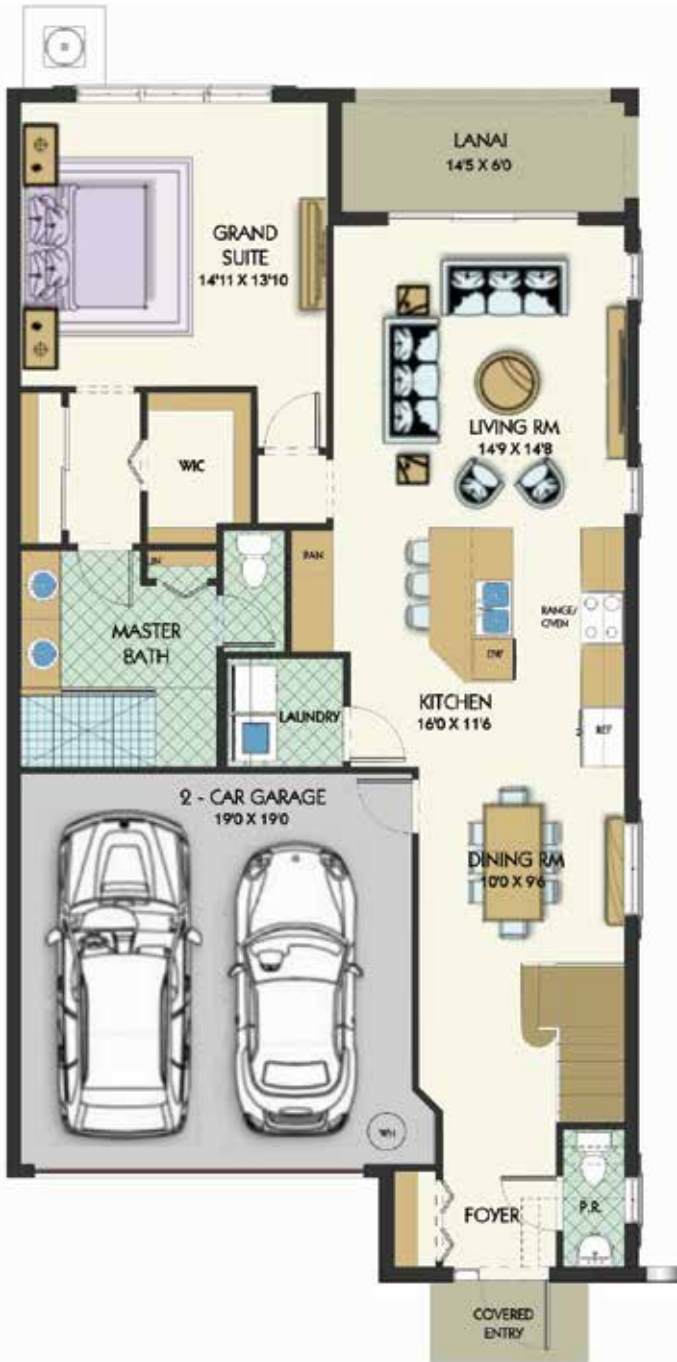

# Sancia

 TREVI ISLE

# Sancia

3 BEDROOMS

2.5 BATHS

1ST FLOOR A/C  
1,200 Sq. Ft.

2ND FLOOR A/C  
753 Sq. Ft.

ENTRY  
31 Sq. Ft.

GARAGE  
383 Sq. Ft.

LANAI  
86 Sq. Ft.

TOTAL  
2,422 Sq. Ft.